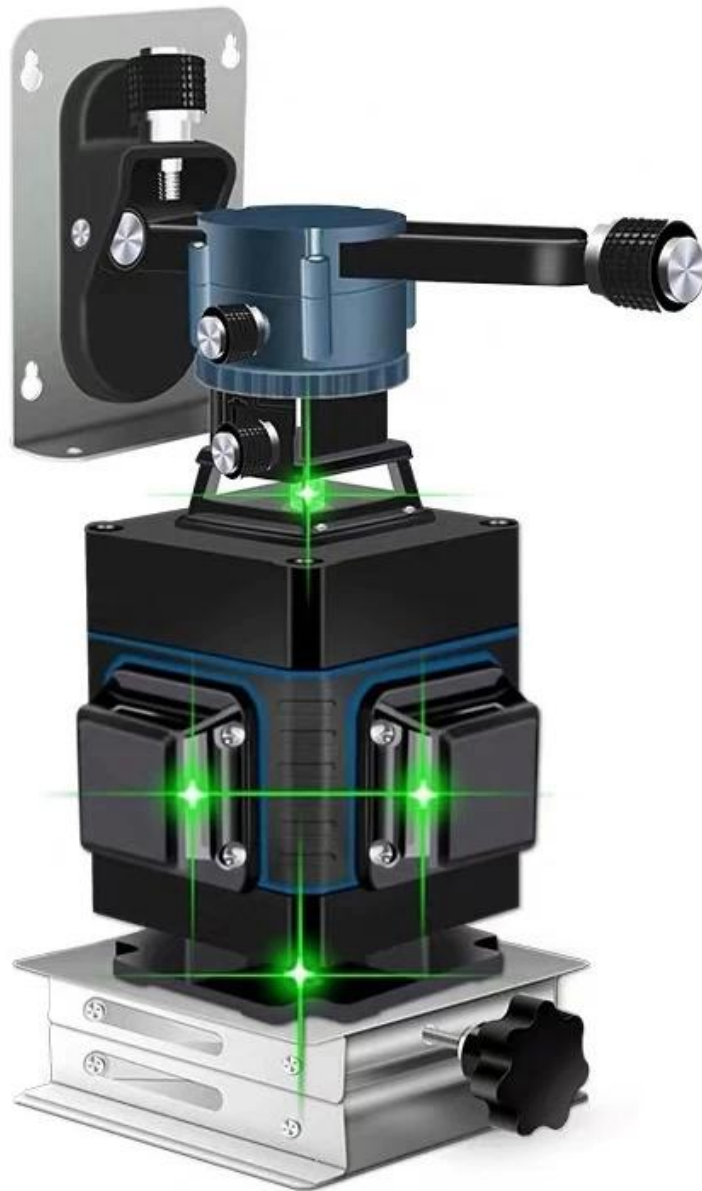

● SPECIFICATION

XEAST®

波長	20nm	波長	608nm/10mw / 808nm/20mw
精度	±1nm/7nm	光強	≦1mw
傾斜精度	±3°	電池	2600mAh * 2
調整時間	< 4S	重量	700g
溫度	-10°C... + 40°C	電池	6個
尺寸	26*80mm	重量	108 * 78 * 78mm

● PRODUCT PICTURES

XEAST®

16 LINES

...

**18650 large capacity
rechargeable lithium battery**

Upper wall bracket
Left and right fine adjustment knob

Upper wall bracket
Front and rear fine adjustment knob

2600mAh*2 Battery case

Direct use of lithium battery / connected power supply

5200mAh rechargeable
lithium battery

**Long distance
Remote operation**

Floor tile

Wall tile

Ceiling tile

● PACKAGE INCLUDE

● TERMS OF TRADE

1. 我们接受 T / T / C / Paypal / MoneyGram / Western Union