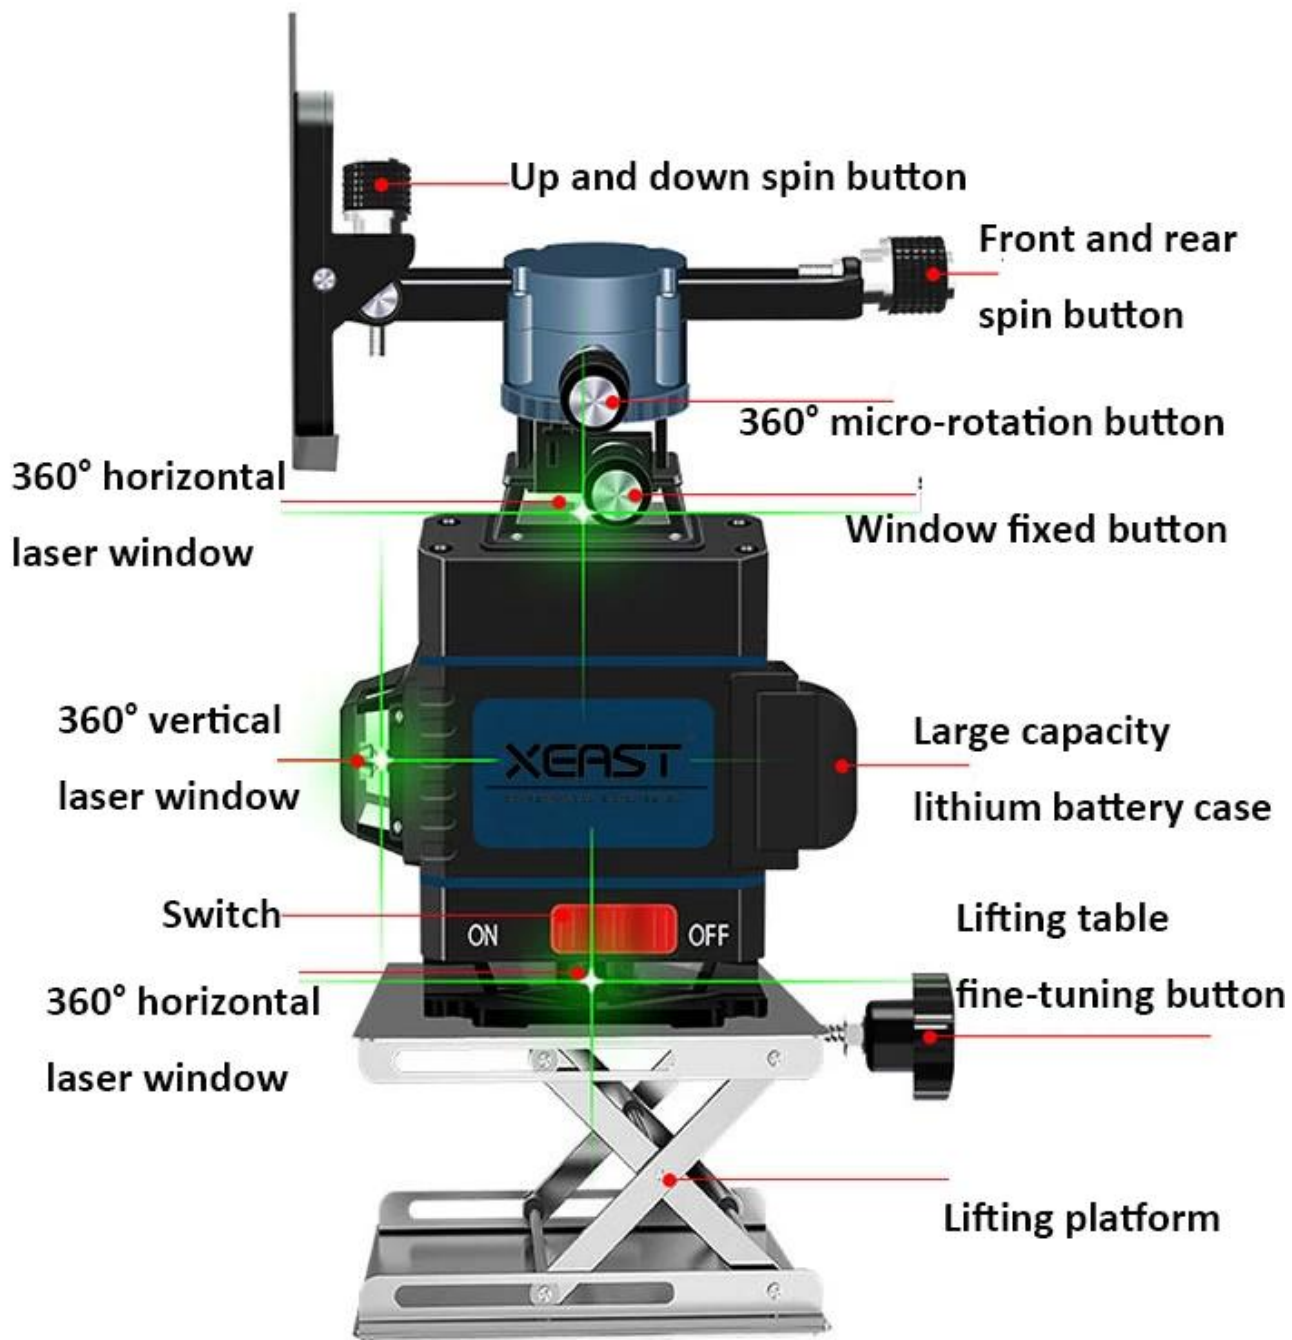

● SPECIFICATION

XEAST®

波長	20nm	波長	608nm/10mw / 808nm/20mw
精度	±1nm/7nm	光強	≦1mw
傾斜精度	±3°	電池	2600mAh * 2
調整時間	< 4S	重量	700g
溫度	-10°C... + 40°C	電池	6個
尺寸	26*80mm	重量	108 * 78 * 78mm

● PRODUCT PICTURES

XEAST®

16 LINES

...

**18650 large capacity
rechargeable lithium battery**

Upper wall bracket
Left and right fine adjustment knob

Upper wall bracket
Front and rear fine adjustment knob

2600mAh*2 Battery case

Direct use of lithium battery / connected power supply

5200mAh rechargeable
lithium battery

**Long distance
Remote operation**

Floor tile

Wall tile

Ceiling tile

● PACKAGE INCLUDE

● TERMS OF TRADE

1. 我们接受 T / T / C / Paypal / MoneyGram / Western Union