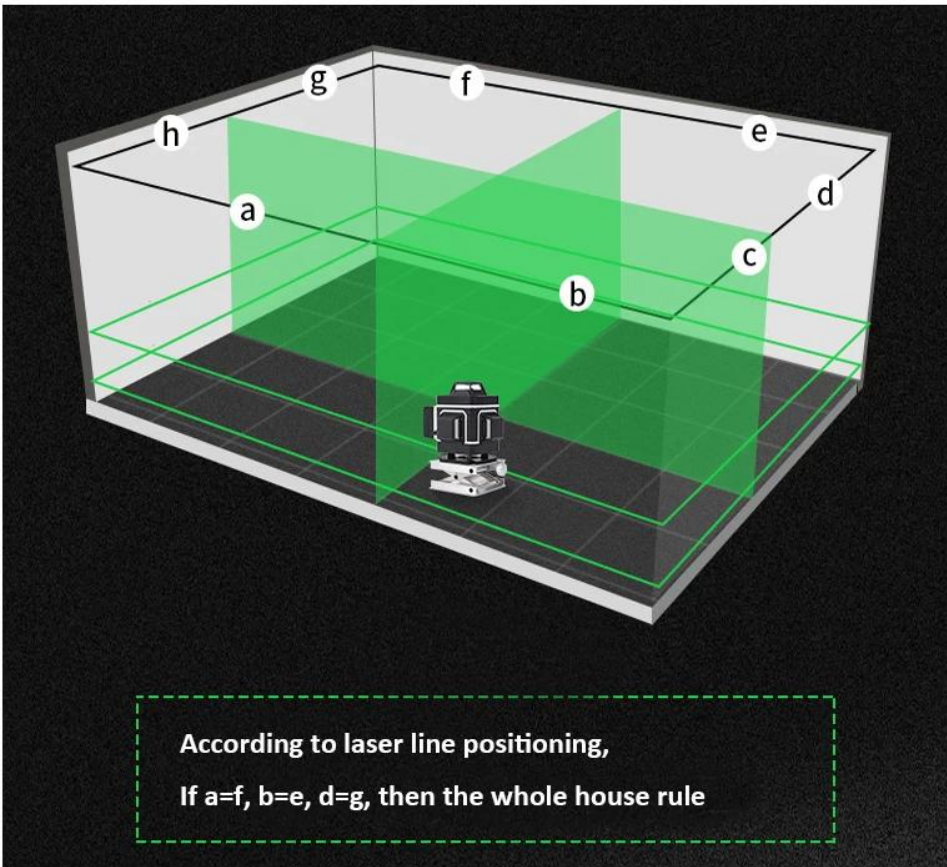

5200mAh rechargeable
lithium battery

**Long distance
Remote operation**

Floor tile

Wall tile

Ceiling tile

● PACKAGE INCLUDE

● TERMS OF TRADE

1. 我们接受 T / T / C / Paypal / MoneyGram / Western Union