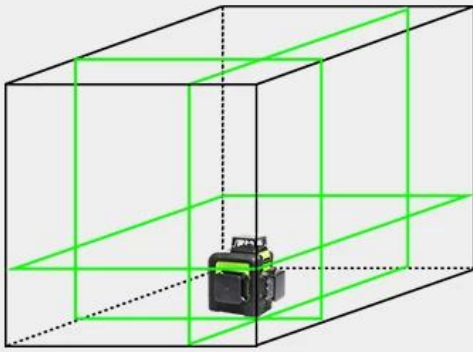

## self-leveling mode

Self-level Available

Within 4 Degree

$\leq \pm 4^\circ$

Pendulum Unlocked

Maintain The 90° Angles

Blinks Every 3 Seconds

Pendulum Locked