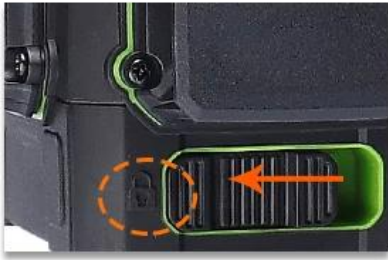

OFF

Lock the pendulum before short press the power button to turn the laser tool OFF.

1: After power on, short press the power switch once a time, the laser tool will project horizontal line, vertical line and cross line in turn.

2: After power on, long press the power key, when the blue light is on, the pulse mode is on.