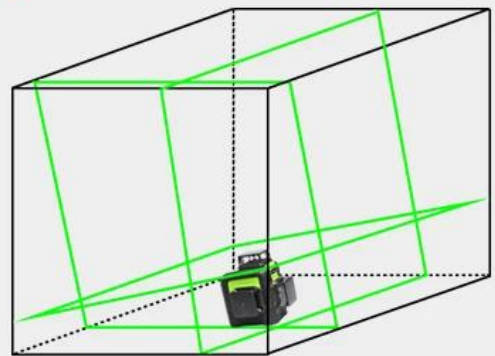

manual mode

POWER ON

Short press the power key or slide locking switch to turn the laser tool ON.