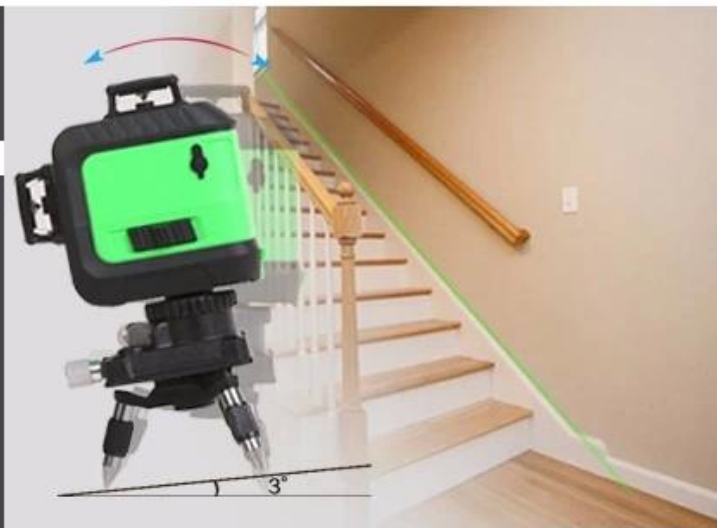

We have all other basic function

Automatically level within 3° and it will blink when beyond self leveling range.

Slope locking mode supports to make slash lines at any angle within 180° .

● **PACKAGE INCLUDE**

XEAST®