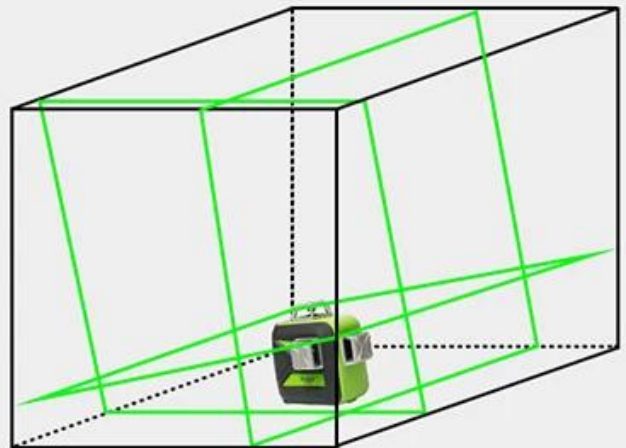

# SWITCH LINE MODE

Horizontal Line	Vertical Line	Two Vertical Lines
		

## self-leveling mode

Maintain The 90° Angles

Blinks Every 3 Seconds

Pendulum Locked

Self-level Available

Within 4 Degree

$\leq \pm 4^\circ$

Pendulum Unlocked