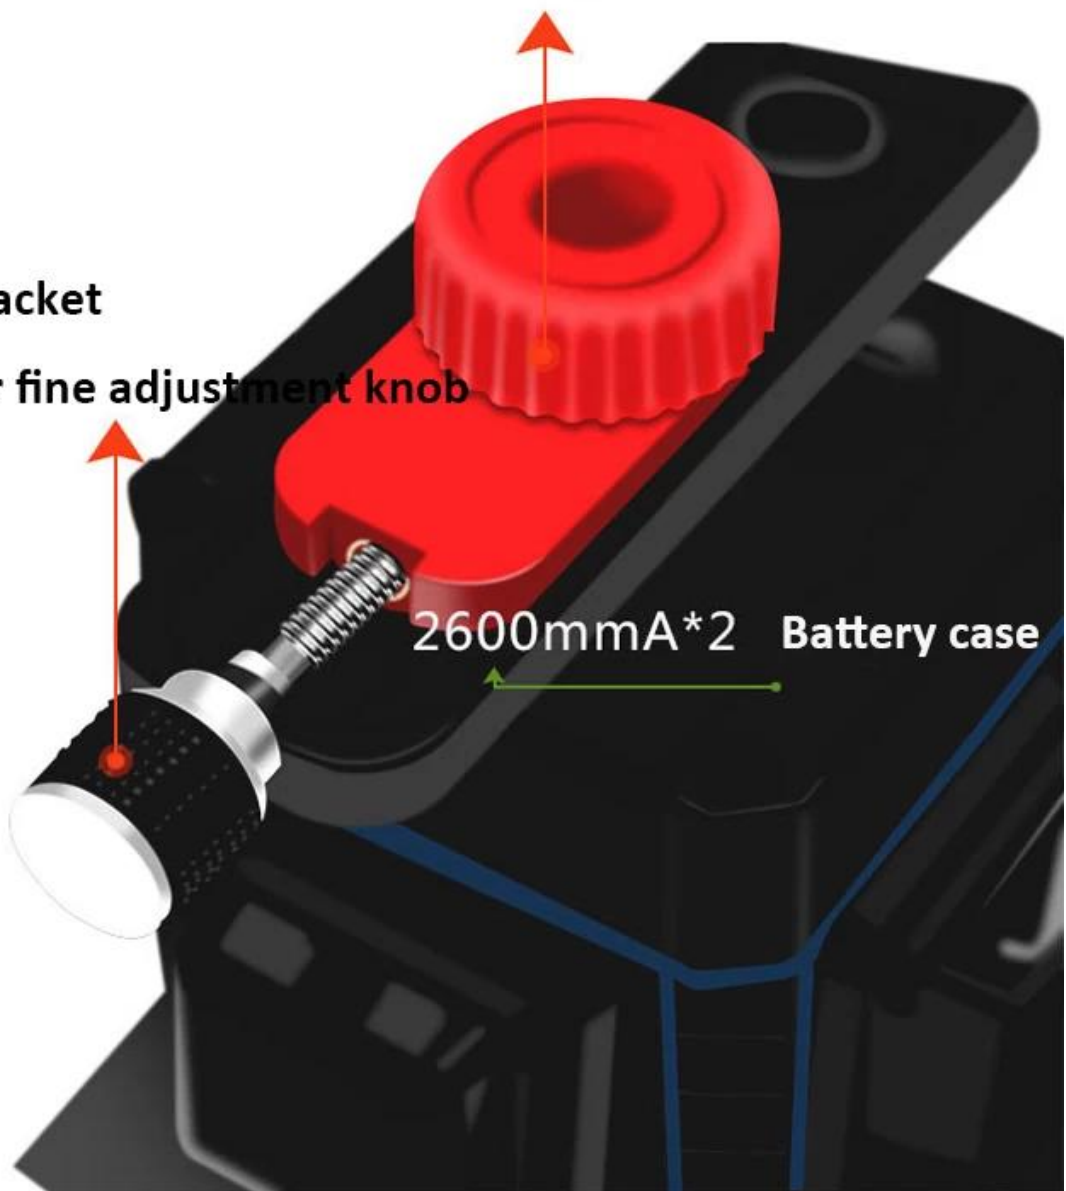

# 16 LINES

...

**18650 large capacity  
rechargeable lithium battery**

Upper wall bracket  
Left and right fine adjustment knob

Upper wall bracket  
Front and rear fine adjustment knob

2600mA\*2 Battery case

## **Direct use of lithium battery / connected power supply**

5200mAh rechargeable  
lithium battery

**Long distance  
Remote operation**

Floor tile

Wall tile

Ceiling tile

● PACKAGE INCLUDE

XEAST®