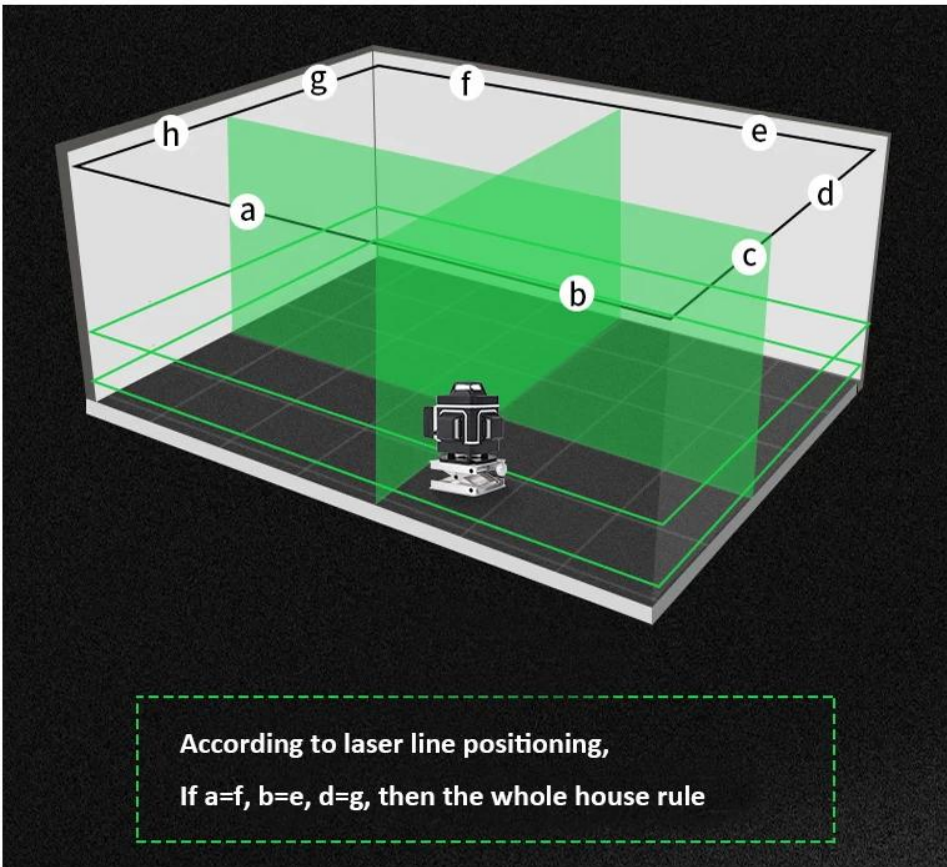

## **Direct use of lithium battery / connected power supply**

5200mAh rechargeable  
lithium battery

**Long distance  
Remote operation**

Floor tile

Wall tile

Ceiling tile

● PACKAGE INCLUDE

XEAST®