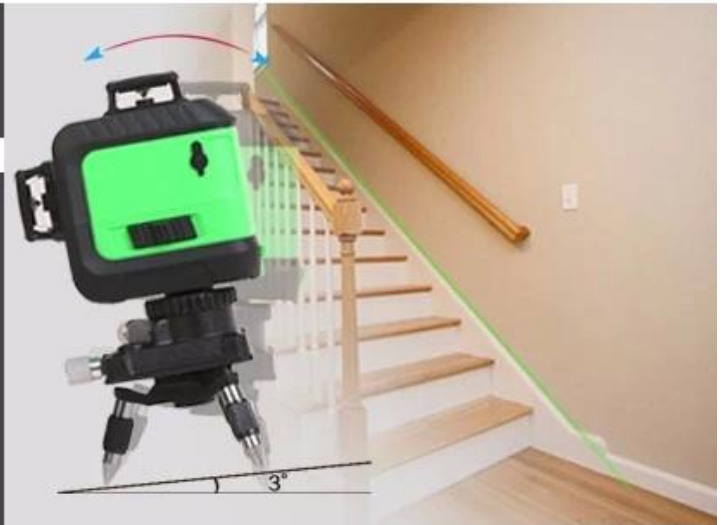

## ● **SPECIFICATION**

**XEAST®**

Wavelength:LD 515nm  
Waterproof grade:IP 54  
Over-all accuracy:± 3mm / 10m  
Orthotropic accuracy:90° ± 30"  
Leveling range:± 3 °  
Leveling:gravity pendulum  
Line-width: 2mm  
Working range: 20m.  
Power supply: **US plug + EU adapter**  
Working power:**lithium battery**  
Working time:8 Hrs  
Laser Class:II  
tilt function :**YES**  
Maintenance and after-sales: **one year warranty**

## ● **PRODUCT PICTURES**

**XEAST®**

1/4 threaded interface

5/8 threaded interface

# We have all other basic function

Automatically level within  $3^{\circ}$  and it will blink when beyond self leveling range.

Slope locking mode supports to make slash lines at any angle within  $180^{\circ}$ .