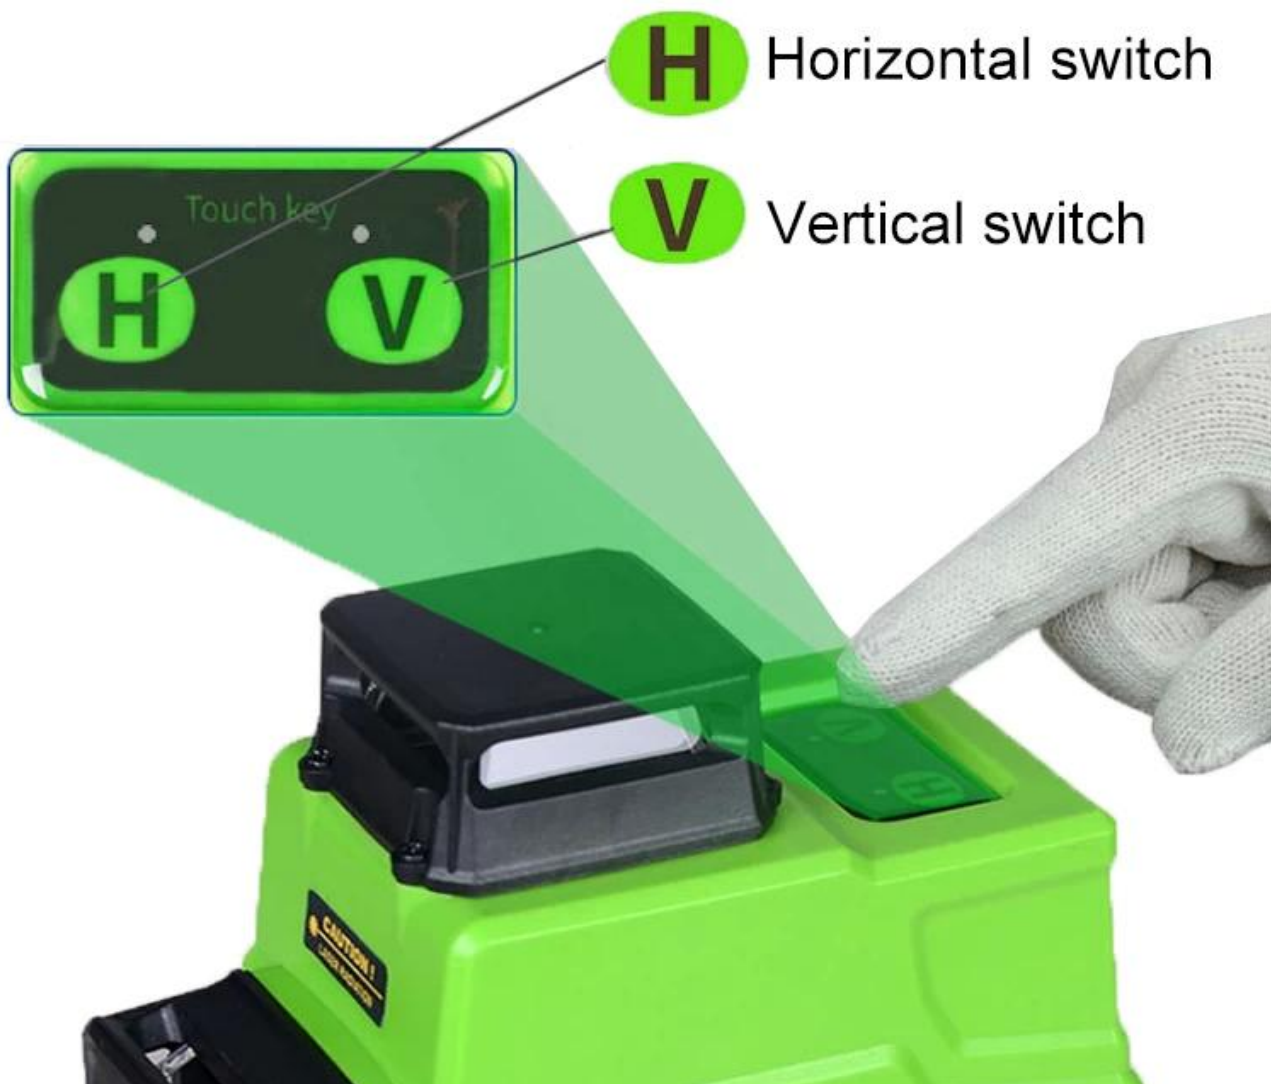

Hold down V for 3 seconds to turn Tilt function on or off
Hold H for 3 seconds to turn on or off pulse mode