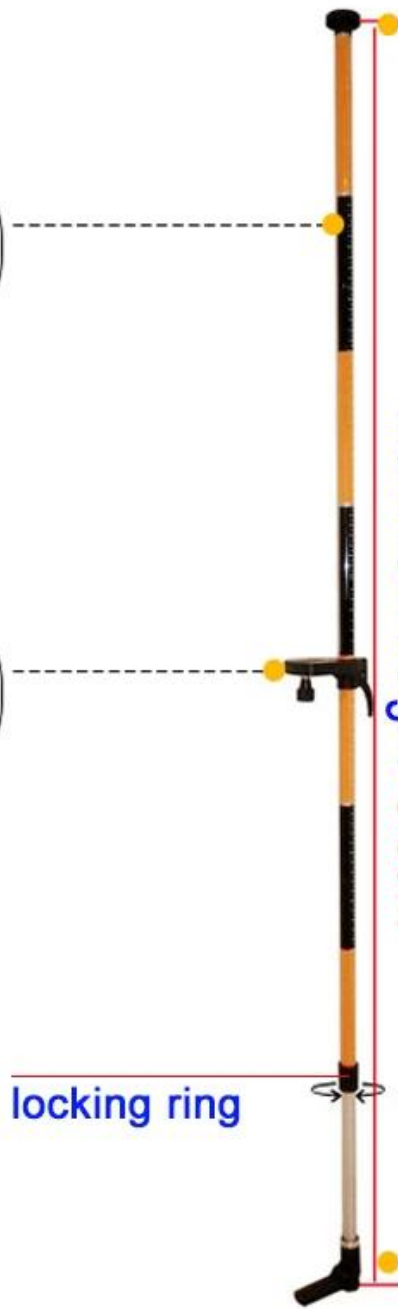

lifting platform

Maximum height 3.36M

locking ring

elasticity

NO.2

Height can be adjusted according to the scale

NO.3

5/8 threaded connector, can be used with tripod
(Not including tripod)

BRACKET
NO.1

5/8 threaded interface

1/4 threaded interface

Note: due to different production batches,there are two colors for canvas bags,
We will deliver goods at random, if you have any questions,Please contact us.