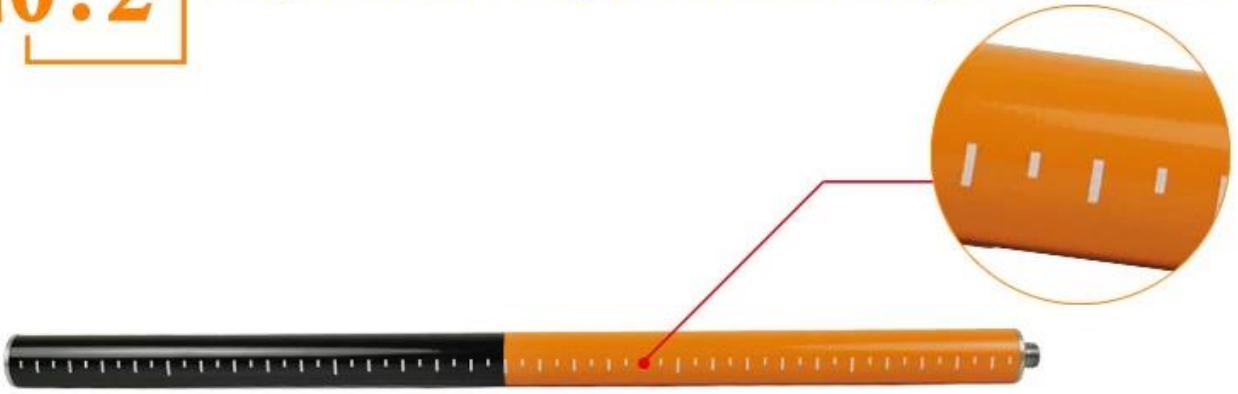

lifting platform

Maximum height 3.36M

locking ring

elasticity

NO.2

Height can be adjusted according to the scale

NO.3

5/8 threaded connector, can be used with tripod
(Not including tripod)

BRACKET
NO.1

5/8 threaded interface

1/4 threaded interface

Note: due to different production batches,there are two colors for canvas bags,
We will deliver goods at random, if you have any questions,Please contact us.