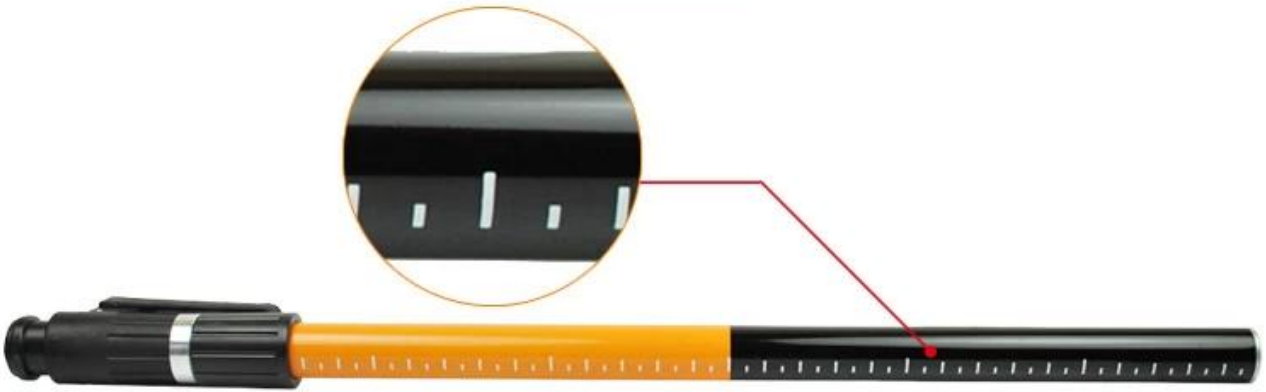

lifting platform

Maximum height 3.36M

locking ring

elasticity

NO.2

Height can be adjusted according to the scale

NO.3

5/8 threaded connector, can be used with tripod
(Not including tripod)

BRACKET
NO.1

5/8 threaded interface

1/4 threaded interface

Note: due to different production batches,there are two colors for canvas bags,
We will deliver goods at random, if you have any questions,Please contact us.