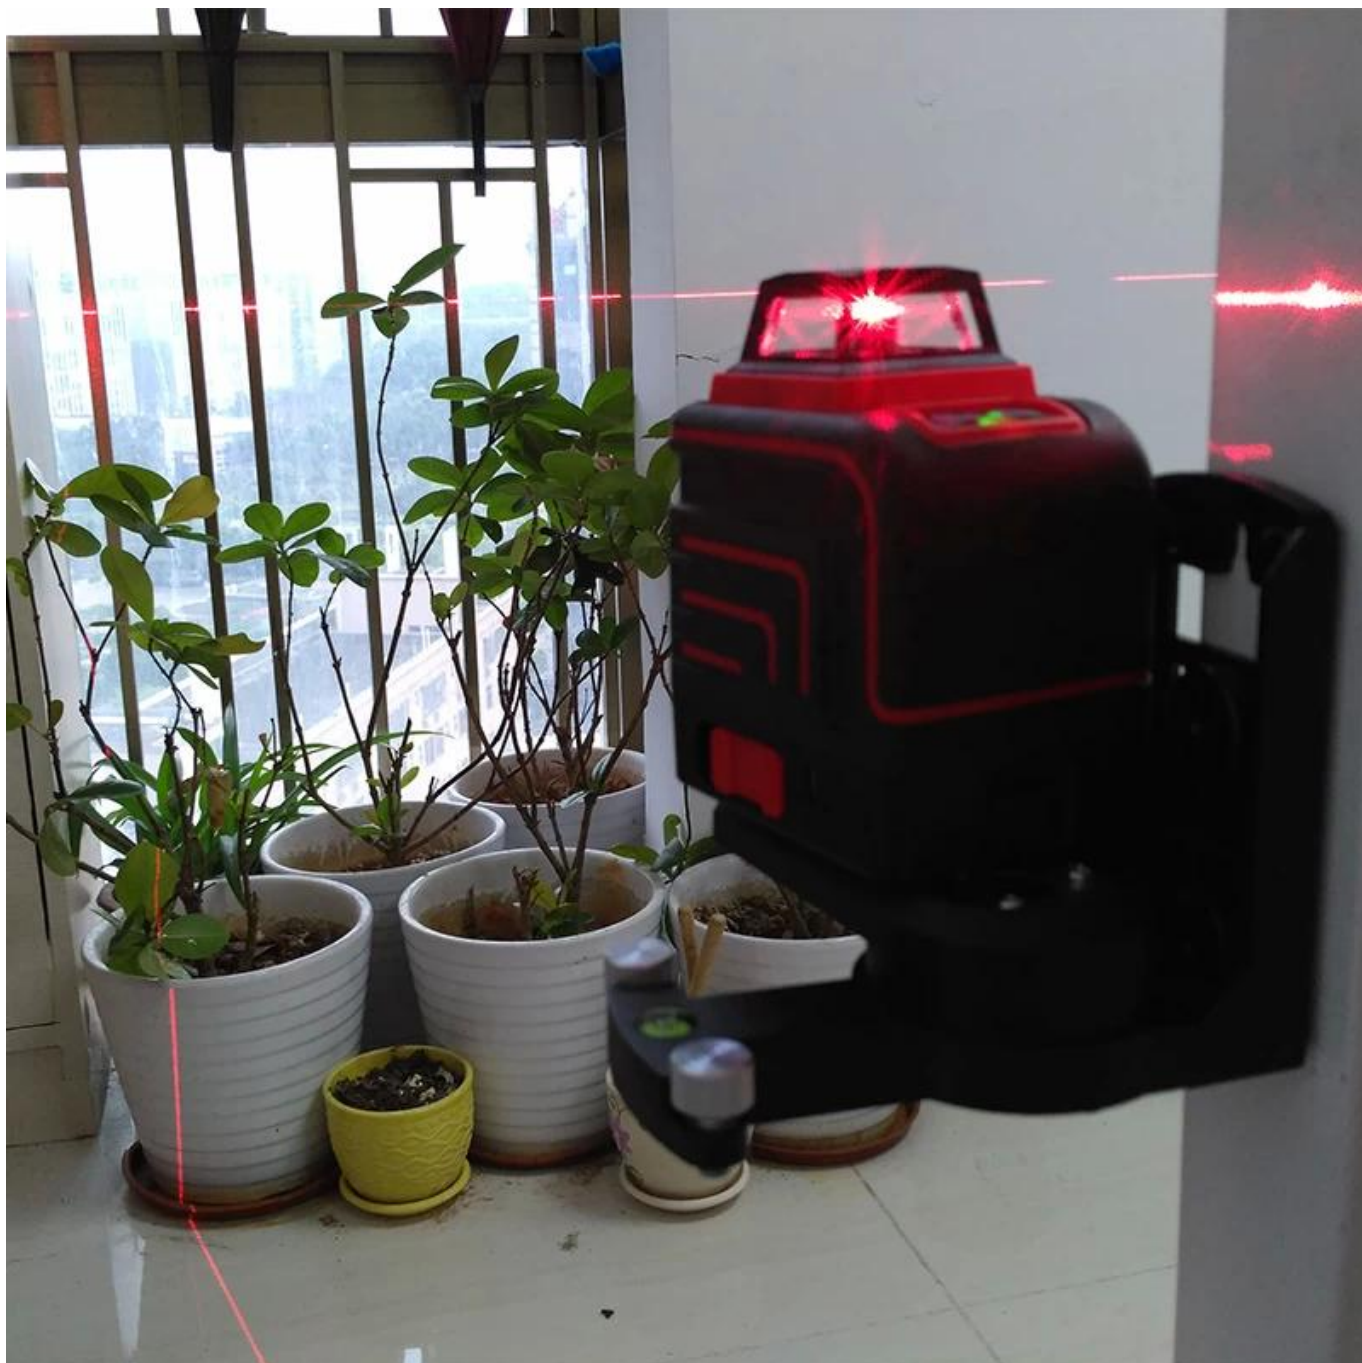

360

XE-305R