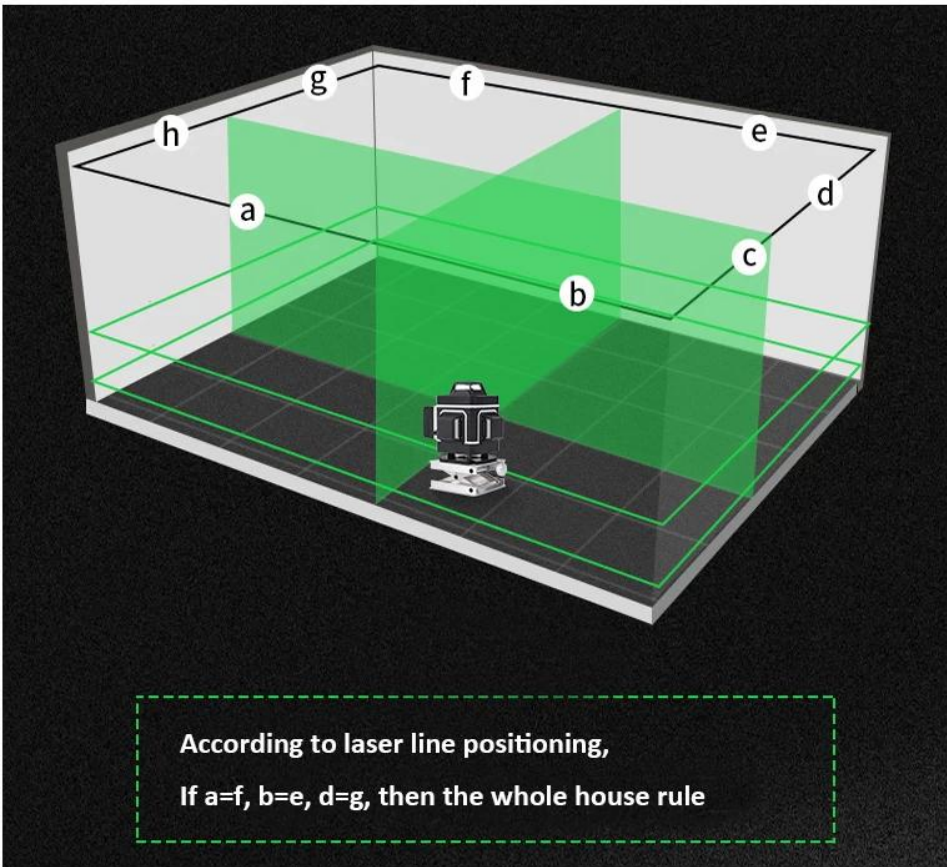

Direct use of lithium battery / connected power supply

5200mAh rechargeable
lithium battery

**Long distance
Remote operation**

Floor tile

Wall tile

Ceiling tile

1). 付款方式 : 电汇 T / T, L / C, Paypal, MoneyGram 或 Western Union 均可。
电汇 30 % 定金 余款 70 % 货到付款。