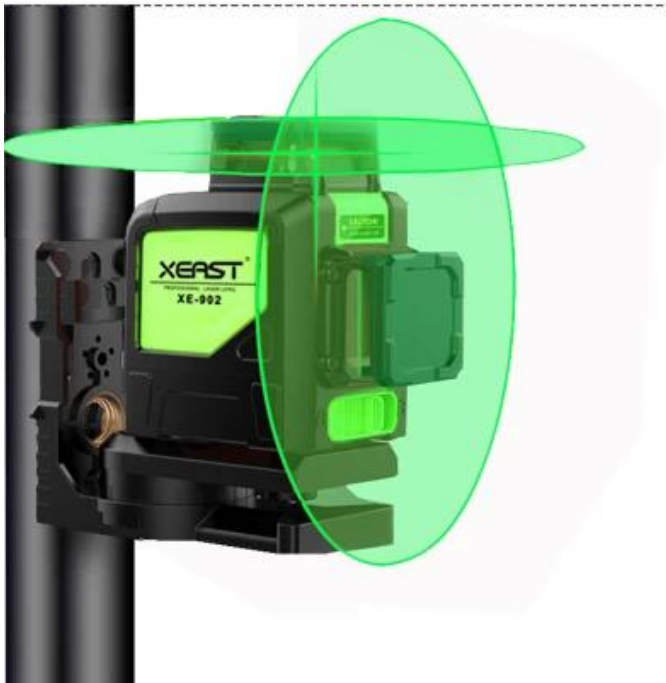

Low battery capacity indication with Laser lessens

● **PACKAGE INCLUDE**

XEAST®