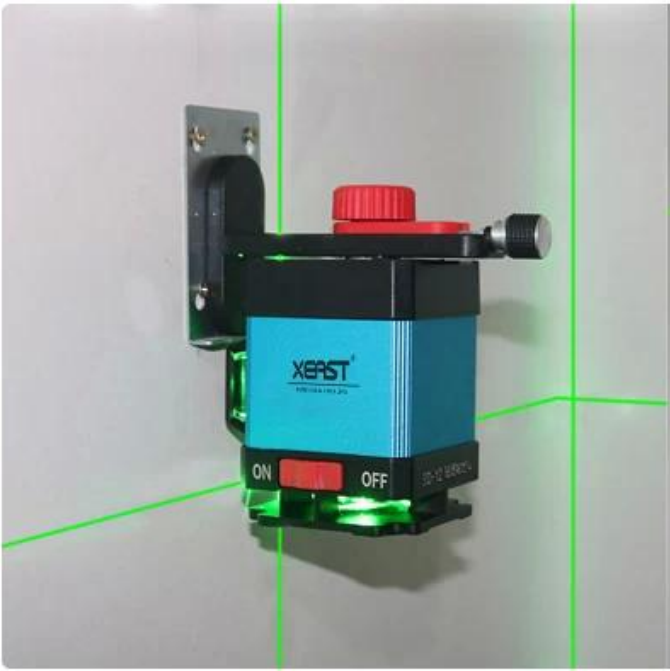


● **SPECIFICATION**

XEAST®

Green laser Wavelength□532nm
Over-all accuracy: ± 3mm / 10m
Leveling range: ± 3°
Working range (Radius): 20m.
Power supply: 18650 lithium battery
Working time:7 Hrs
Laser Class: II
Tilt function : **YES**

● **PRODUCT PICTURES**

XEAST®

 XEAST®

Adjustment knob

Adjustment knob

360° Adjustment knob

18650 Lithium battery

● **PACKAGE INCLUDE**