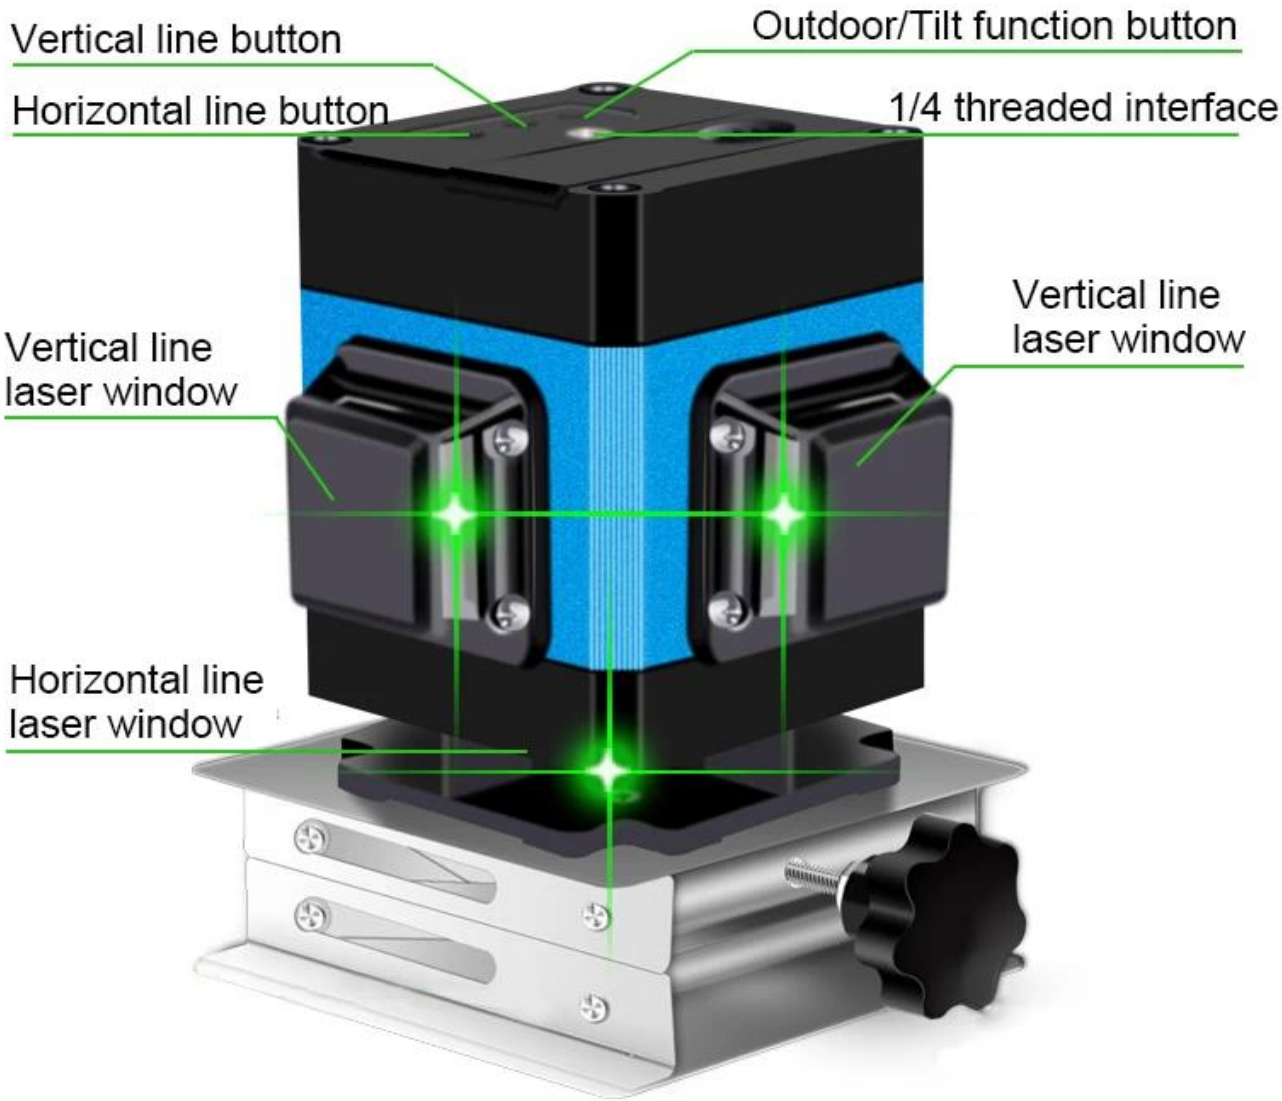


● **SPECIFICATION**

XEAST®

Green laser Wavelength□532nm
Over-all accuracy: ± 3mm / 10m
Leveling range: ± 3°
Working range (Radius): 20m.
Power supply: 18650 lithium battery
Working time:7 Hrs
Laser Class: II
Tilt function : **YES**

● **PRODUCT PICTURES**

XEAST®

 XEAST®

Adjustment knob

Adjustment knob

360° Adjustment knob

18650 Lithium battery

● **PACKAGE INCLUDE**