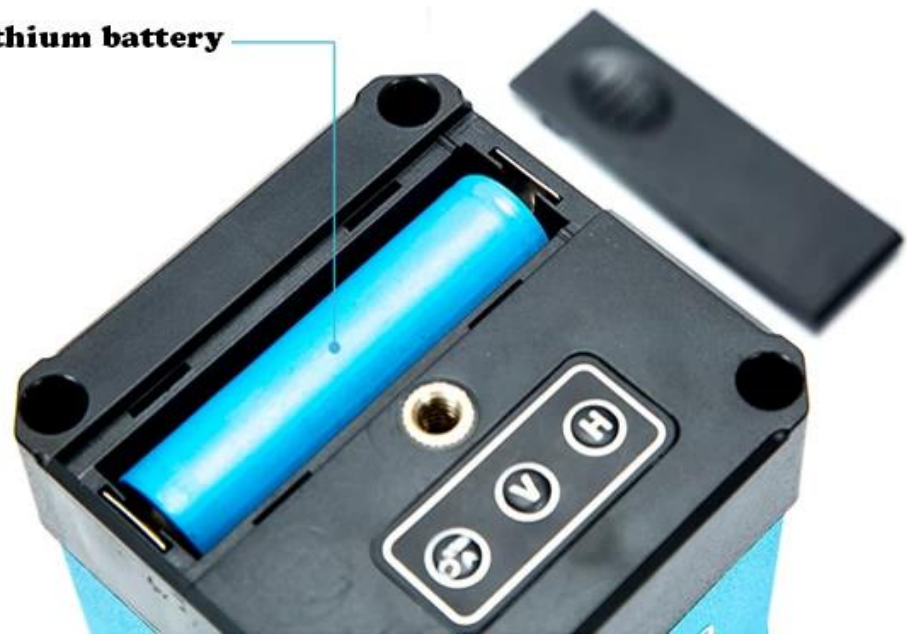


● **SPECIFICATION**

XEAST®

Green laser Wavelength□532nm
Over-all accuracy: ± 3mm / 10m
Leveling range: ± 3°
Working range (Radius): 20m.
Power supply: 18650 lithium battery
Working time:7 Hrs
Laser Class: II
Tilt function : **YES**

● **PRODUCT PICTURES**

XEAST®

 XEAST®

Adjustment knob

Adjustment knob

360° Adjustment knob

18650 Lithium battery

● **PACKAGE INCLUDE**