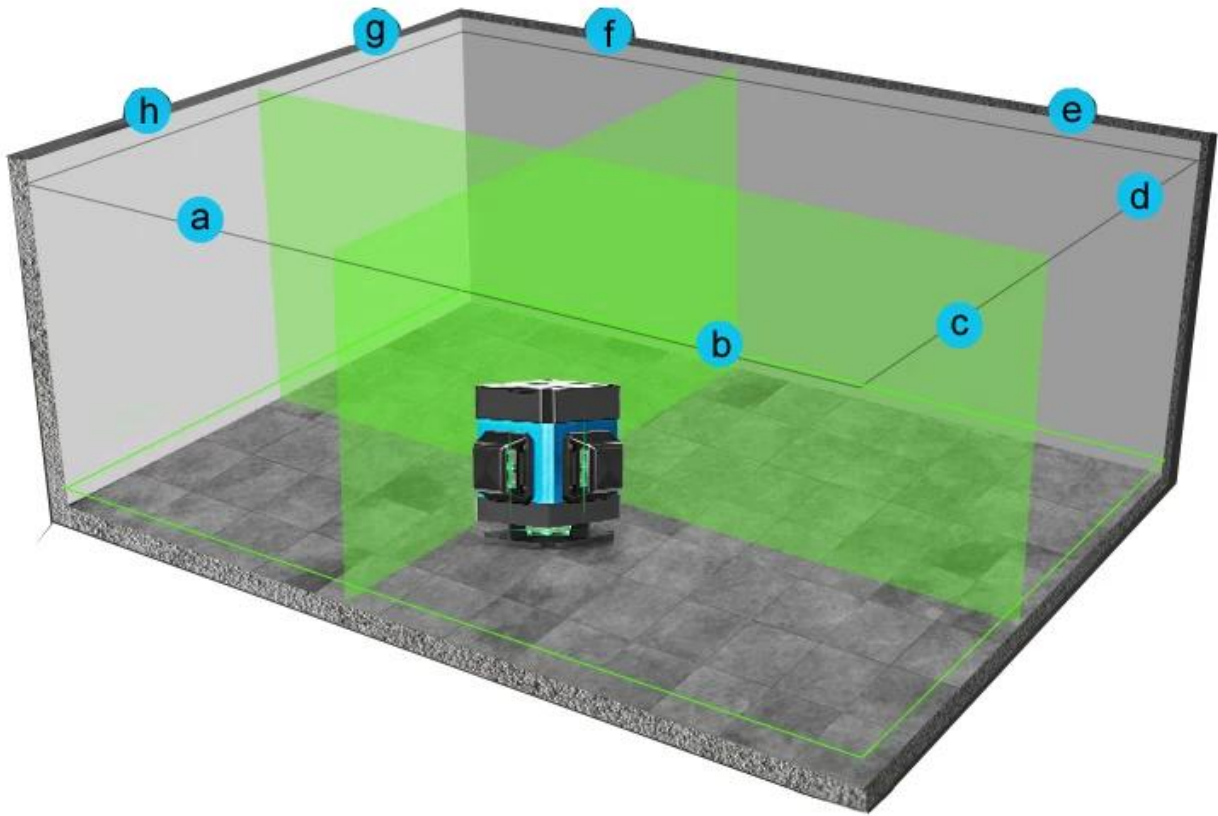


● **SPECIFICATION**

XEAST®

Green laser Wavelength□532nm
Over-all accuracy: ± 3mm / 10m
Leveling range: ± 3°
Working range (Radius): 20m.
Power supply: 18650 lithium battery
Working time:7 Hrs
Laser Class: II
Tilt function : **YES**

● **PRODUCT PICTURES**

XEAST®

 XEAST®

Adjustment knob

Adjustment knob

360° Adjustment knob

18650 Lithium battery

● **PACKAGE INCLUDE**