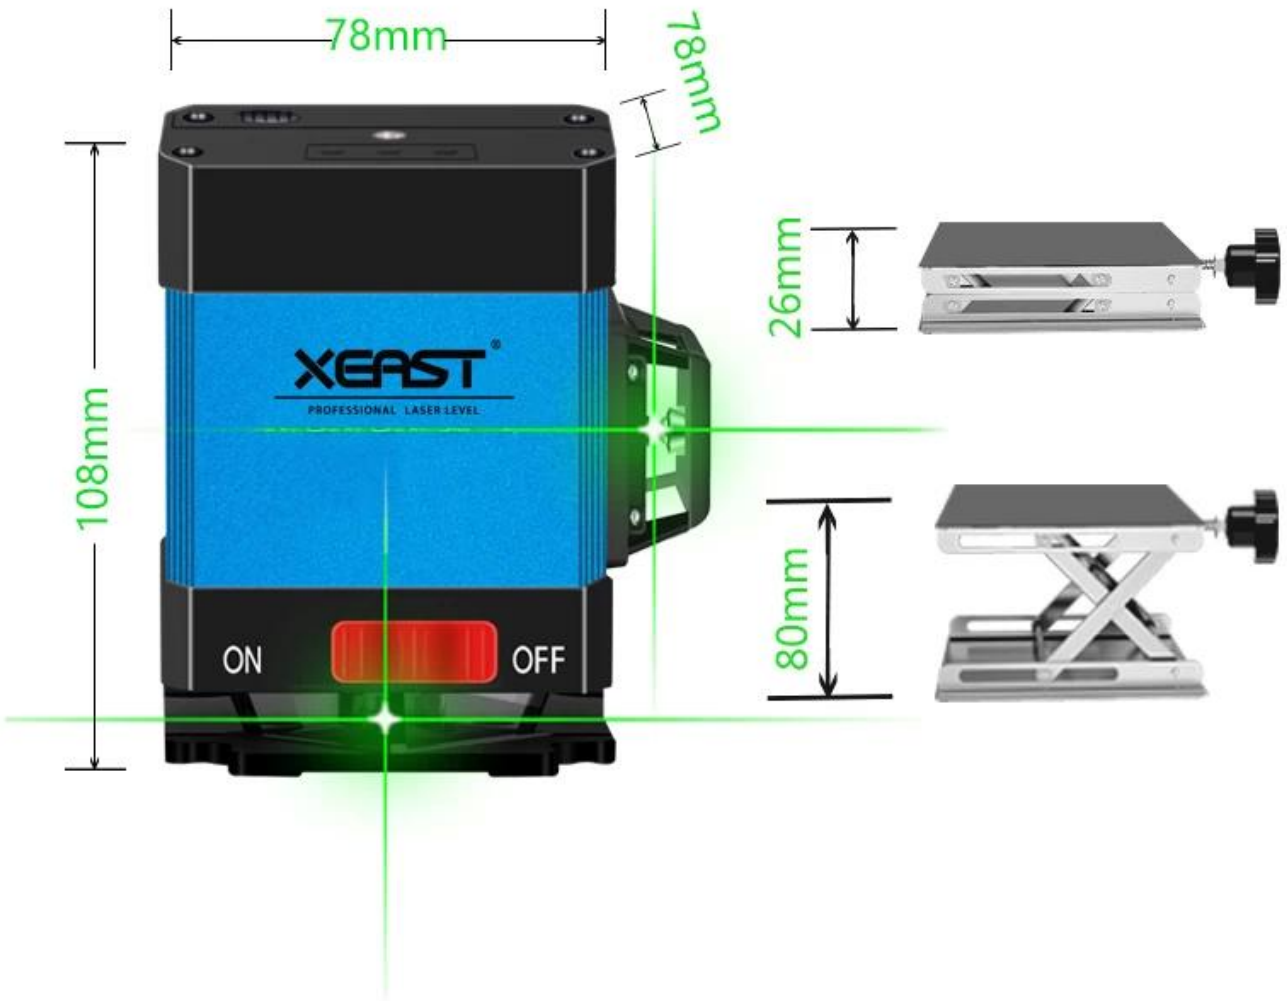


● **SPECIFICATION**

XEAST®

Green laser Wavelength□532nm
Over-all accuracy: ± 3mm / 10m
Leveling range: ± 3°
Working range (Radius): 20m.
Power supply: 18650 lithium battery
Working time:7 Hrs
Laser Class: II
Tilt function : **YES**

● **PRODUCT PICTURES**

XEAST®

 XEAST®

Adjustment knob

Adjustment knob

360° Adjustment knob

18650 Lithium battery

● **PACKAGE INCLUDE**