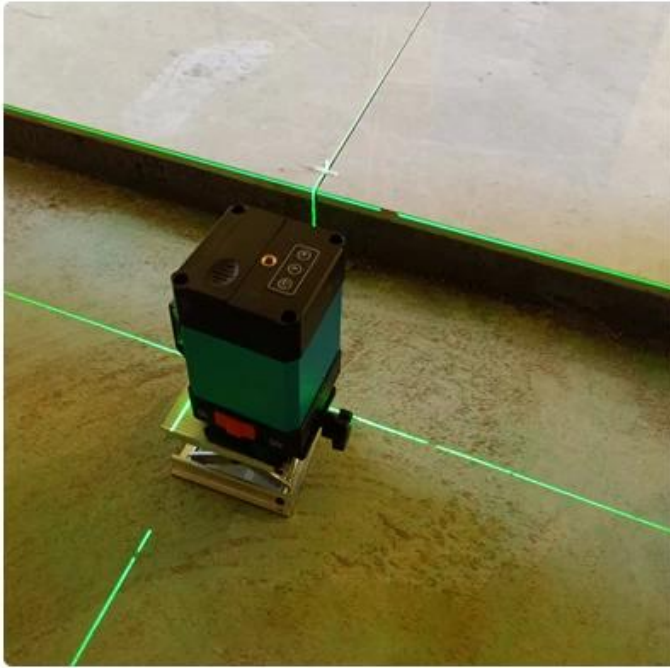


● **SPECIFICATION**

XEAST®

Green laser Wavelength□532nm
Over-all accuracy: ± 3mm / 10m
Leveling range: ± 3°
Working range (Radius): 20m.
Power supply: 18650 lithium battery
Working time:7 Hrs
Laser Class: II
Tilt function : **YES**

● **PRODUCT PICTURES**

XEAST®

 XEAST®

Adjustment knob

Adjustment knob

360° Adjustment knob

18650 Lithium battery

● **PACKAGE INCLUDE**