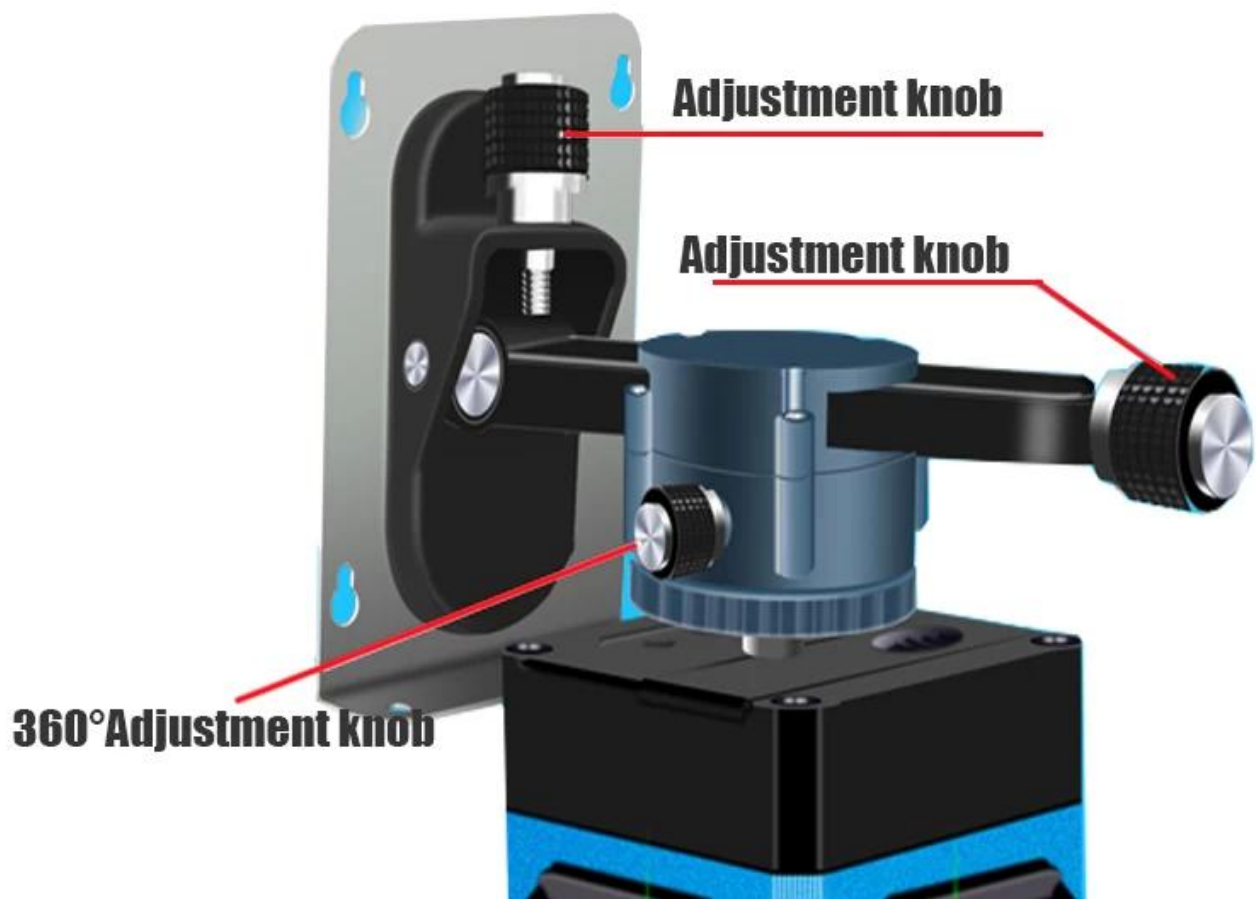


● **SPECIFICATION**

XEAST®

Green laser Wavelength□532nm
Over-all accuracy: ± 3mm / 10m
Leveling range: ± 3°
Working range (Radius): 20m.
Power supply: 18650 lithium battery
Working time:7 Hrs
Laser Class: II
Tilt function : **YES**

● **PRODUCT PICTURES**

XEAST®

 XEAST®

Adjustment knob

Adjustment knob

360° Adjustment knob

18650 Lithium battery

● **PACKAGE INCLUDE**