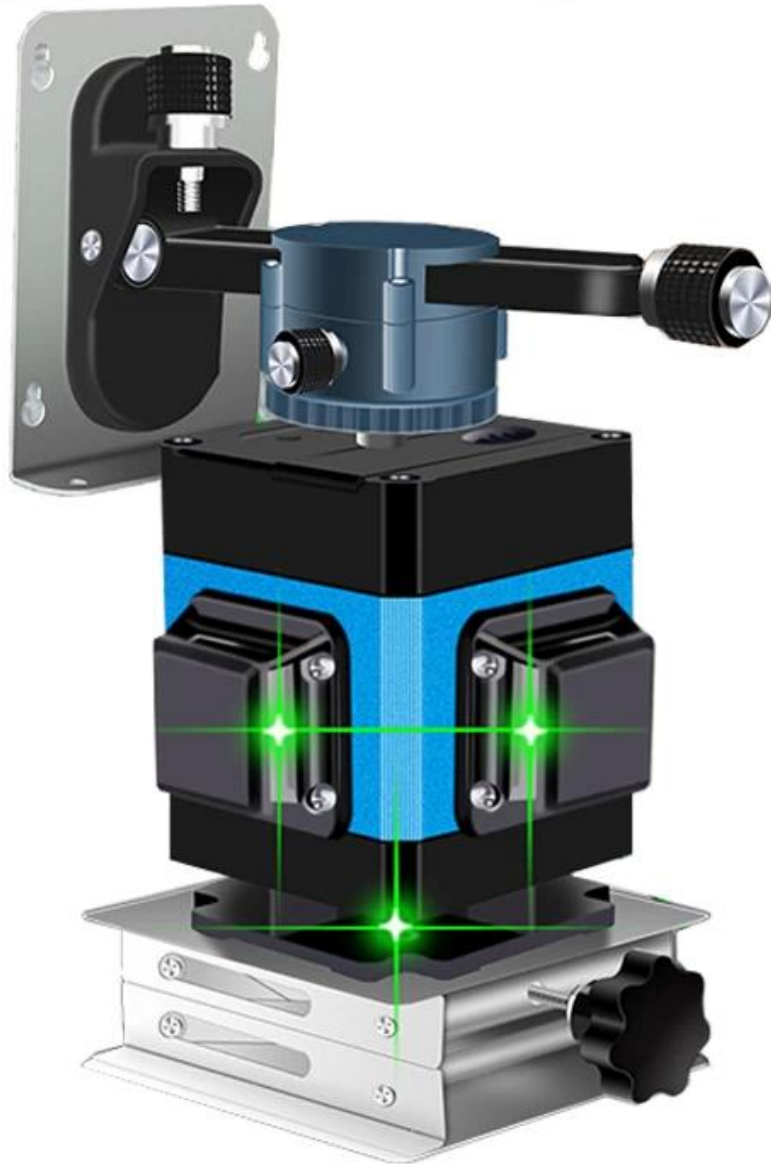


● **SPECIFICATION**

XEAST®

Green laser Wavelength□532nm
Over-all accuracy: ± 3mm / 10m
Leveling range: ± 3°
Working range (Radius): 20m.
Power supply: 18650 lithium battery
Working time:7 Hrs
Laser Class: II
Tilt function : **YES**

● **PRODUCT PICTURES**

XEAST®

 XEAST®

Adjustment knob

Adjustment knob

360° Adjustment knob

18650 Lithium battery

● **PACKAGE INCLUDE**