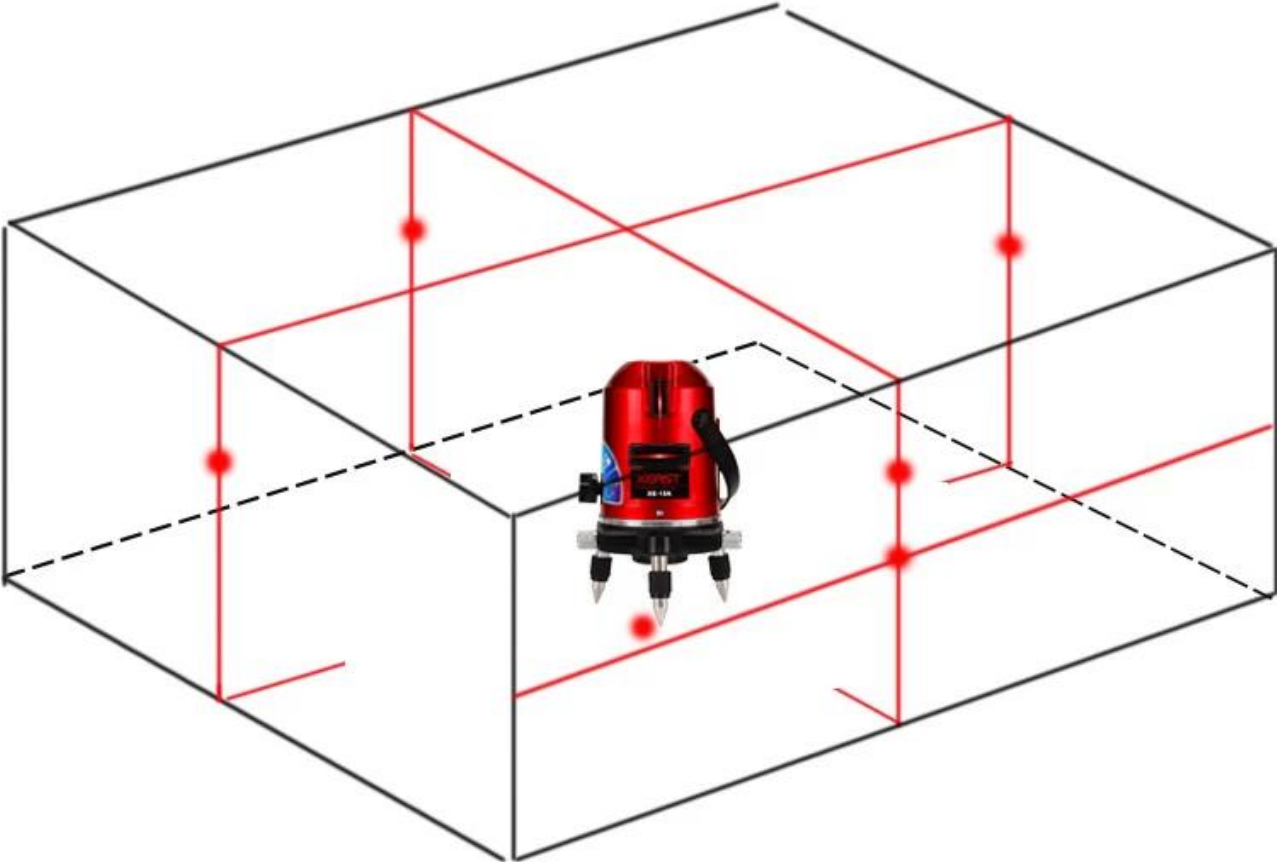

● SPECIFICATION

XEAST®

- 5 lines laser
- 6 points (one point below the level of the laser instrument, adding 5 laser points is in front in the laser level)
- Can be rotated 360 degrees, convenient to use.
- Special features (Outdoor mode)
- Support ordinary 3 * 1.5V AA batteries (not included)
- Support for a special lithium battery 1200mah built-in lithium-ion battery

● PRODUCT PICTURES

XEAST®

 **XEAST®**

Control panel

Laser vertical line

Laser horizontal line

Switch

Fine-tuning switch

360° rotation

Adjustable bracket

High Grade Quality

Automatic An Ping Alarm Prompt

ADVANTAGE. 2

Package Of Rubber Seat

Seismic Drop

HIGH GRADE QUALITY