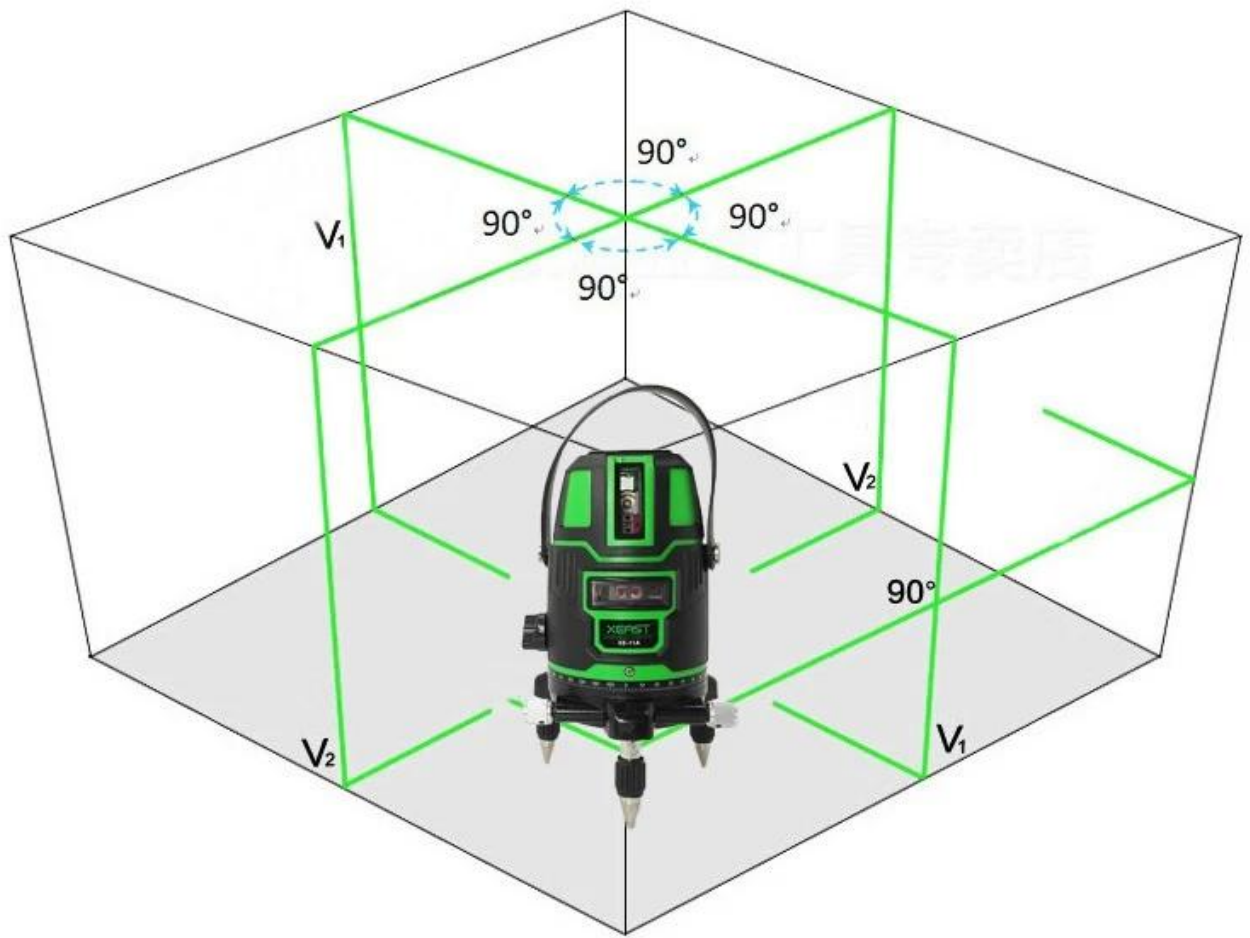

Color of laser: Green

Standard: 5 lines (4 vertical lines, 1 horizontal lines), 6 points

Accuracy: $\pm 1.5\text{mm} / 5\text{m}$

Laser module Safty level: class 2

waterproof / dustproof: IP54

Self-leveling time $\leq 3\text{ s}$

Damping: magnetic

Working distance: 20m

Outdoor available: It depends on the daylight brightness, the darker, the more visible.

Tile Slash function: Yes

Self-leveling: Yes

Outdoor mode: Yes

Auto adjustment range: ± 3 degrees

working tempature: -10 degrees celsius to 50 degrees celsius

Power: DC4.5 (AA1.5 X3) / Adapter / Lithium battery

Weight: 1.8kg

Measurement: 22*16*25cm

UP TO 50M

Regular version

Ordinary lithium battery

Upgraded version