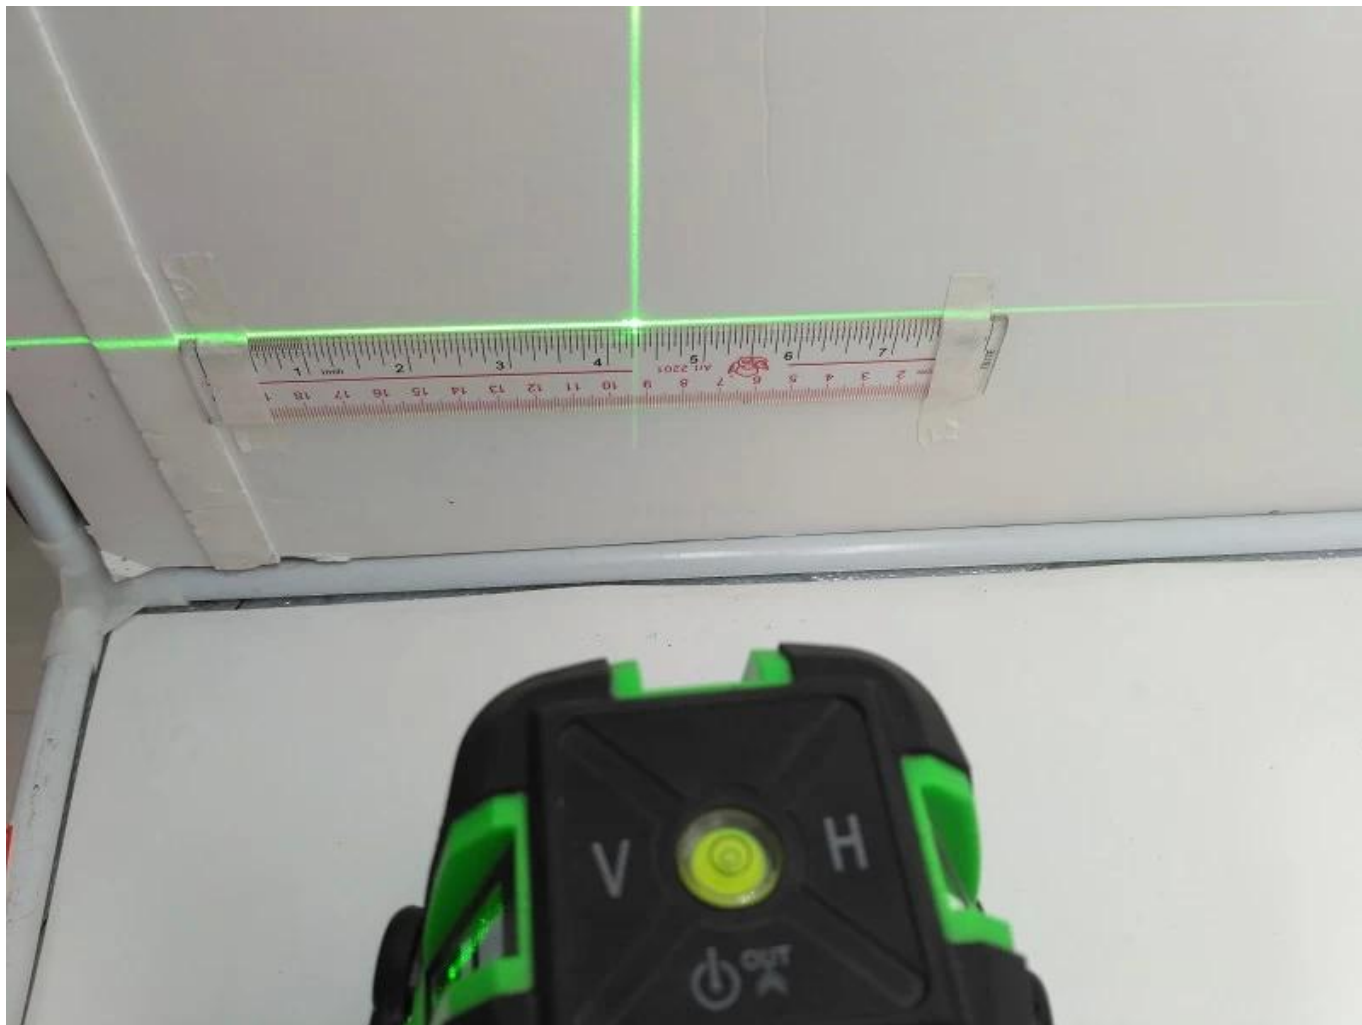

Color of laser: Green

Standard: 5 lines (4 vertical lines, 1 horizontal lines), 6 points

Accuracy: $\pm 1.5\text{mm} / 5\text{m}$

Laser module Safty level: class 2

waterproof / dustproof: IP54

Self-leveling time $\leq 3\text{ s}$

Damping: magnetic

Working distance: 20m

Outdoor available: It depends on the daylight brightness, the darker, the more visible.

Tile Slash function: Yes

Self-leveling: Yes

Outdoor mode: Yes

Auto adjustment range: ± 3 degrees

working tempature: -10 degrees celsius to 50 degrees celsius

Power: DC4.5 (AA1.5 X3) / Adapter / Lithium battery

Weight: 1.8kg

Measurement: 22*16*25cm

UP TO 50M

Regular version

Ordinary lithium battery

Upgraded version