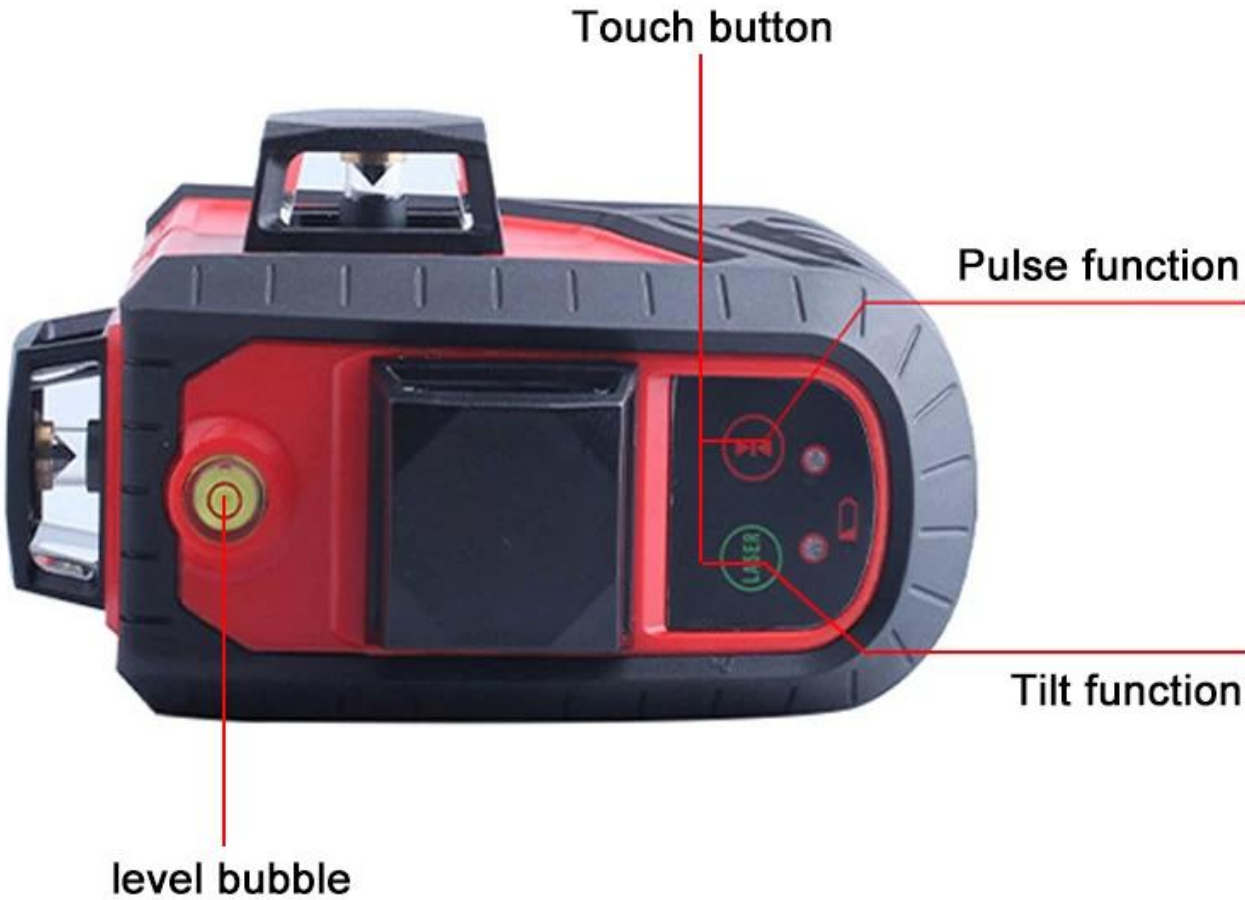

Xeast Low price 360 Rotary 3d 12 lines Red Beam Laser Level Machine

● SPECIFICATION

XEAST®

Waterproof grade:	IP: 54
Expanded Angle:	3*360°
Level wavelength	632nm
Leveling range:	± 3.5 °
H/V Accuracy	1.5mm/7m
Orthotropic Accuracy:	90° ± 30°
Working range (Radius):	20m. [indoor]
Working power:	lithium battery Or 4x1.5V AA battery
Laser Class:	II
tilt function :	YES
Maintenance and after-sales:	one year warranty

● PRODUCT PICTURES

XEAST®

Beautiful apperance.2 kinds of plastic design,hot selling.

Beautiful apperance,the New design,hot selling,we recommend this laser level meter

The bottom of the laser level, it meets CE standards, it can use the 1/4 inch or 5/8 inch thread tripod or stand

The Laser level meter used
with the stand,metal base

The [Red laser level](#) with the stand

The details of the laser,each part of the laser level meter

The details of the [laser](#),this picture shows the laser different parts

The button of the panel

The Button of the panel

The packing details

● PACKAGE INCLUDE

- 1 * laser level
- 1 * Fall-proof cloth bag
- 1 * Lithium battery
- 1*1.5V AA Battery compartment
- 1 * US power plug + EU adapter
- 1 * battery charger
- 1 * Stand
- 1 * Reference Board
- 1 * manual