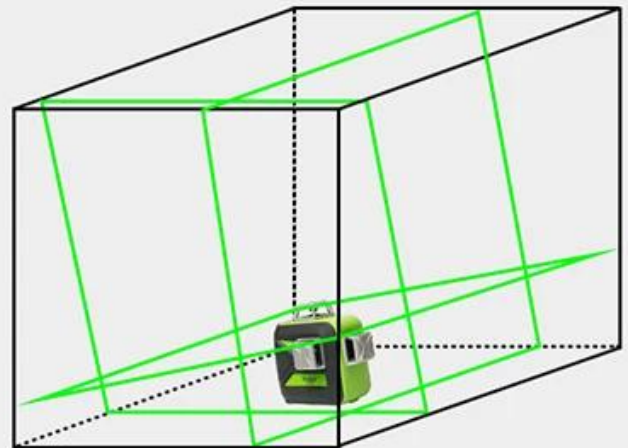

# SWITCH LINE MODE

Horizontal Line	Vertical Line	Two Vertical Lines
		

## self-leveling mode

Maintain The 90° Angles

Blinks Every 3 Seconds

Pendulum Locked

Self-level Available

Within 4 Degree

$\leq \pm 4^\circ$

Pendulum Unlocked