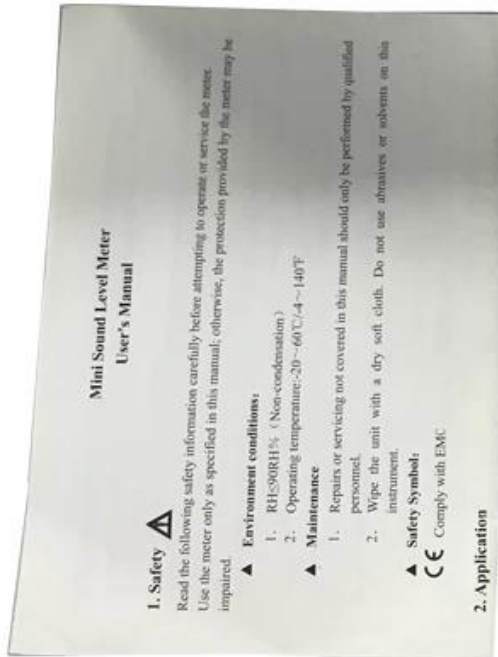

## Meter Description

- ① Photo detector
- ② LCD display
- ③ Hold button
- ④ Power ON/OFF button
- ⑤ MAX/MIN button
- ⑥ Fc/Lux button
- ⑥ Battery compartment
- ⑦ Battery Cover
- ⑧ Nameplate

## LCD Display Description

- ① Hold icon
- ② Auto power off Icon
- ③ Temperature readings
- ④ Light readings
- ⑤ Illuminance units Icon
- ⑥ Temperature unit Icon
- ⑦ Low battery indication
- ⑧ MAX/MIN icon