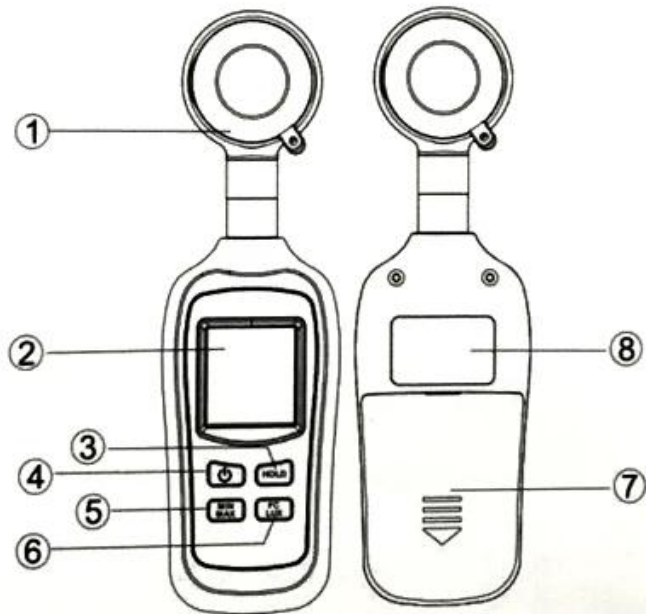

## ● PRODUCT PICTURES

## Meter Description

- ① Photo detector
- ② LCD display
- ③ Hold button
- ④ Power ON/OFF button
- ⑤ MAX/MIN button
- ⑥ Fc/Lux button
- ⑥ Battery compartment
- ⑦ Battery Cover
- ⑧ Nameplate

## LCD Display Description

- ① Hold icon
- ② Auto power off Icon
- ③ Temperature readings
- ④ Light readings
- ⑤ Illuminance units Icon
- ⑥ Temperature unit Icon
- ⑦ Low battery indication
- ⑧ MAX/MIN icon