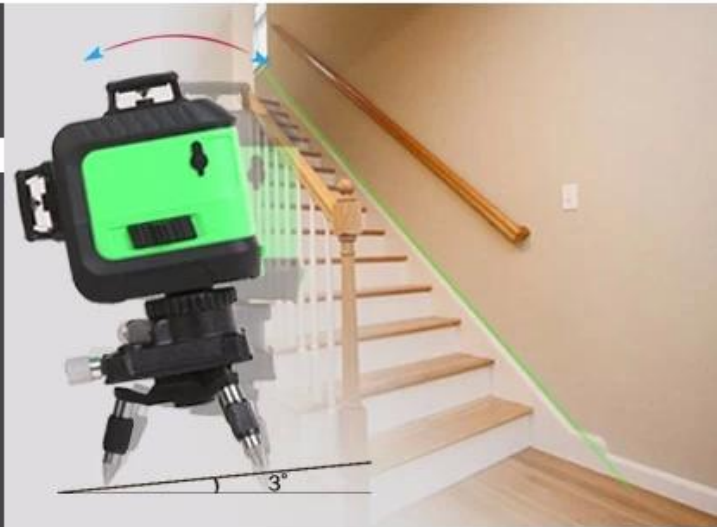

We have all other basic function

Automatically level within 3° and it will blink when beyond self leveling range.

Slope locking mode supports to make slash lines at any angle within 180° .

● **PACKAGE INCLUDE**

XEAST®